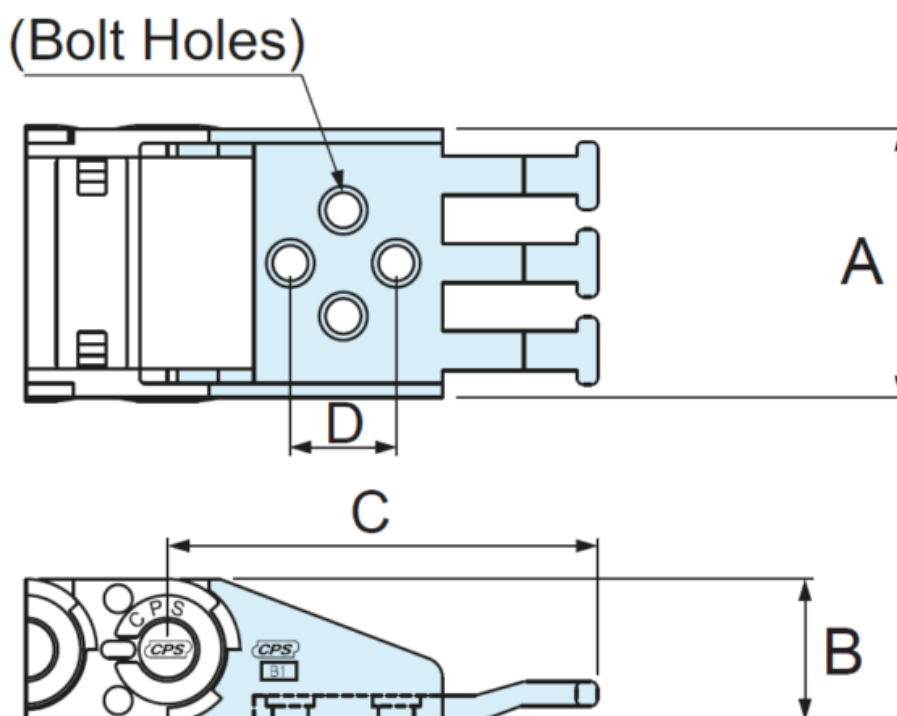

# Data Sheet

Article number: 18TEB02030

Description: End piece Tie Wrap type, for CPS20.30 (2pcs./1set.)

Type: S-TEB020.30

## Measures

A	= 38
B	= 20
C	= 61
D	= 15
Hole Size = M5	